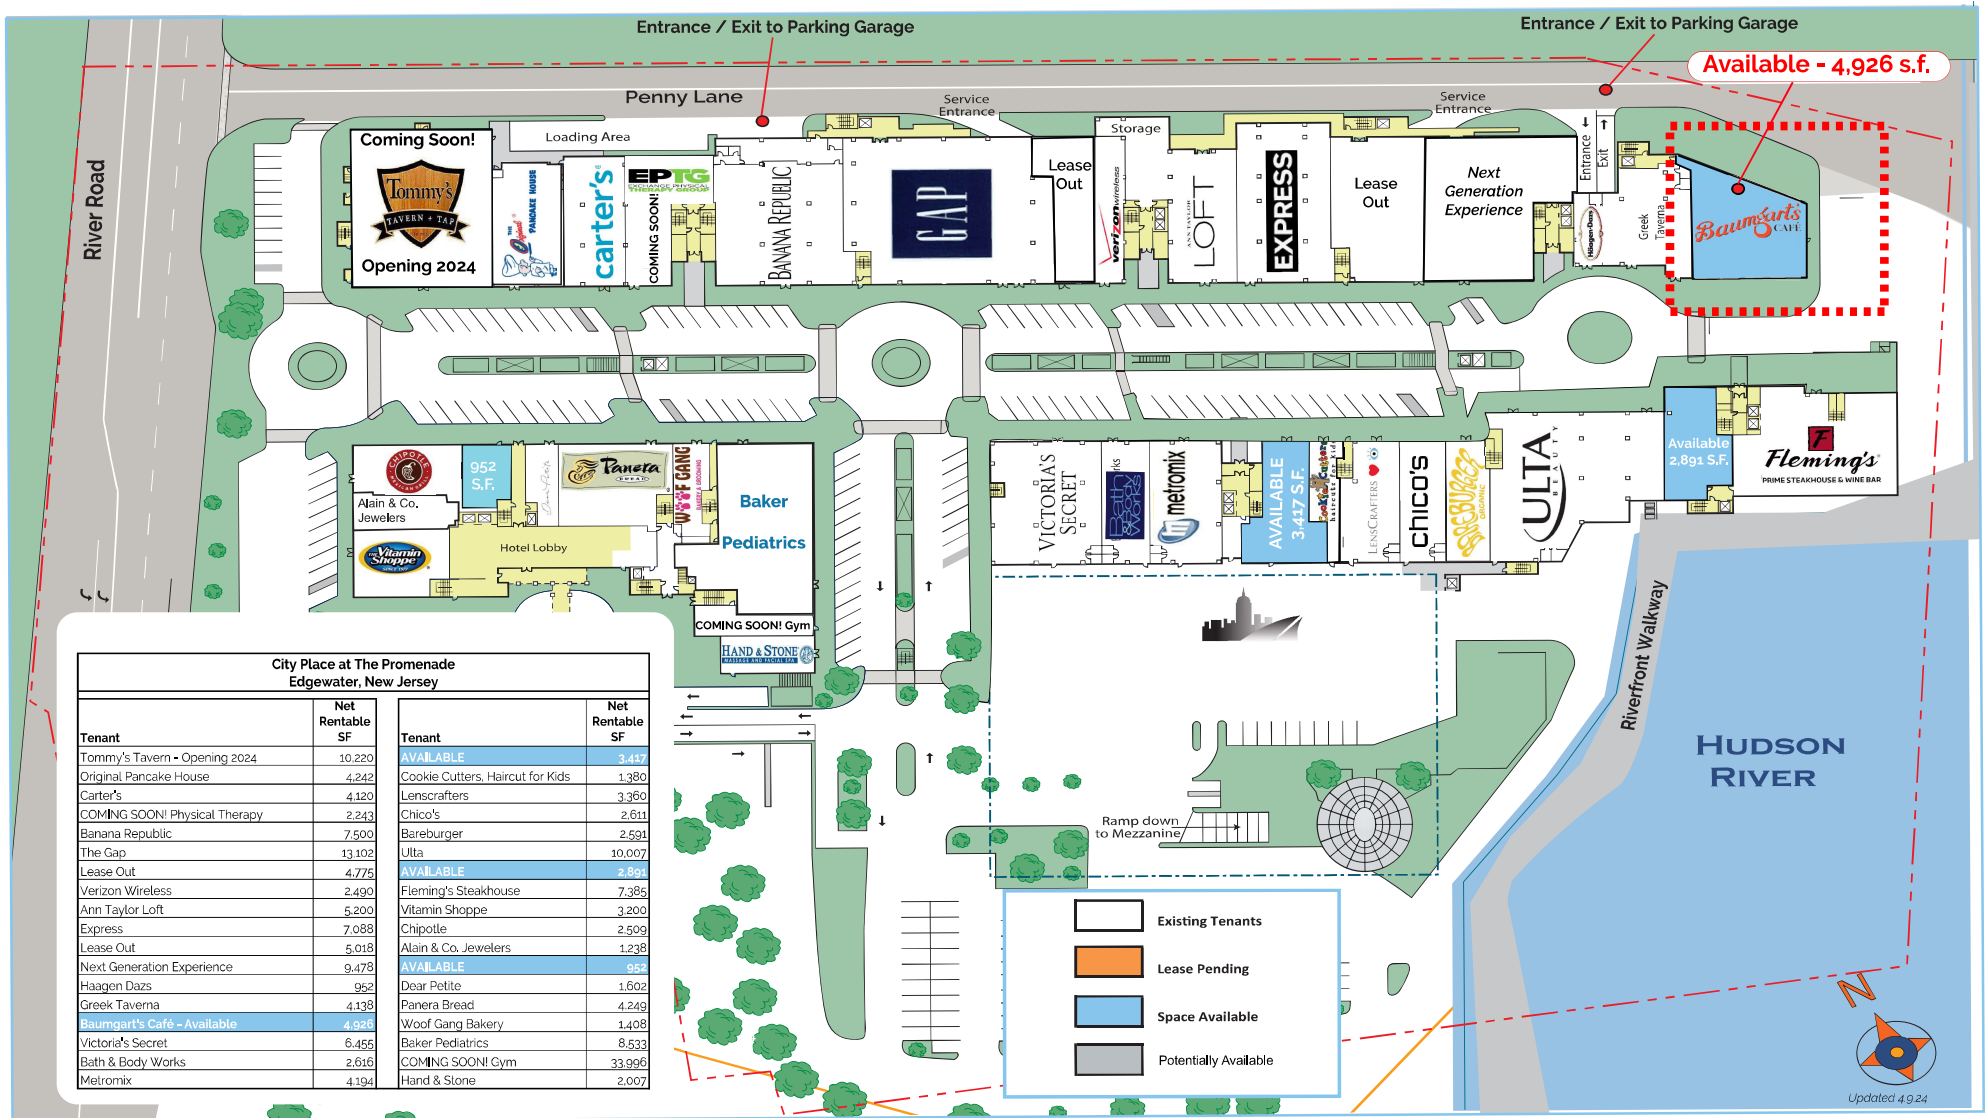

City Place at the Promenade Edgewater, New Jersey - Presently Baumgart's Cafe - 4,926 s.f.

City Place at The Promenade Edgewater, New Jersey			
Tenant	Net Rentable SF	Tenant	Net Rentable SF
Tommy's Tavern - Opening 2024	10,220	AVAILABLE	3,417
Original Pancake House	4,242	Cookie Cutters, Haircut for Kids	1,380
Carter's	4,120	Lenscrafters	3,360
COMING SOON! Physical Therapy	2,243	Chico's	2,611
Banana Republic	7,500	Bareburger	2,591
The Gap	13,102	Ulta	10,007
Lease Out	4,775	AVAILABLE	2,891
Verizon Wireless	2,490	Fleming's Steakhouse	7,385
Ann Taylor Loft	5,200	Vitamin Shoppe	3,200
Express	7,088	Chipotle	2,509
Lease Out	5,018	Alain & Co. Jewelers	1,238
Next Generation Experience	9,478	AVAILABLE	952
Haagen Dazs	952	Dear Petite	1,602
Greek Taverna	4,138	Panera Bread	4,249
Baumgart's Cafe - Available	4,926	Woof Gang Bakery	1,408
Victoria's Secret	6,455	Baker Pediatrics	8,533
Bath & Body Works	2,616	COMING SOON! Gym	33,996
Metromix	4,194	Hand & Stone	2,007